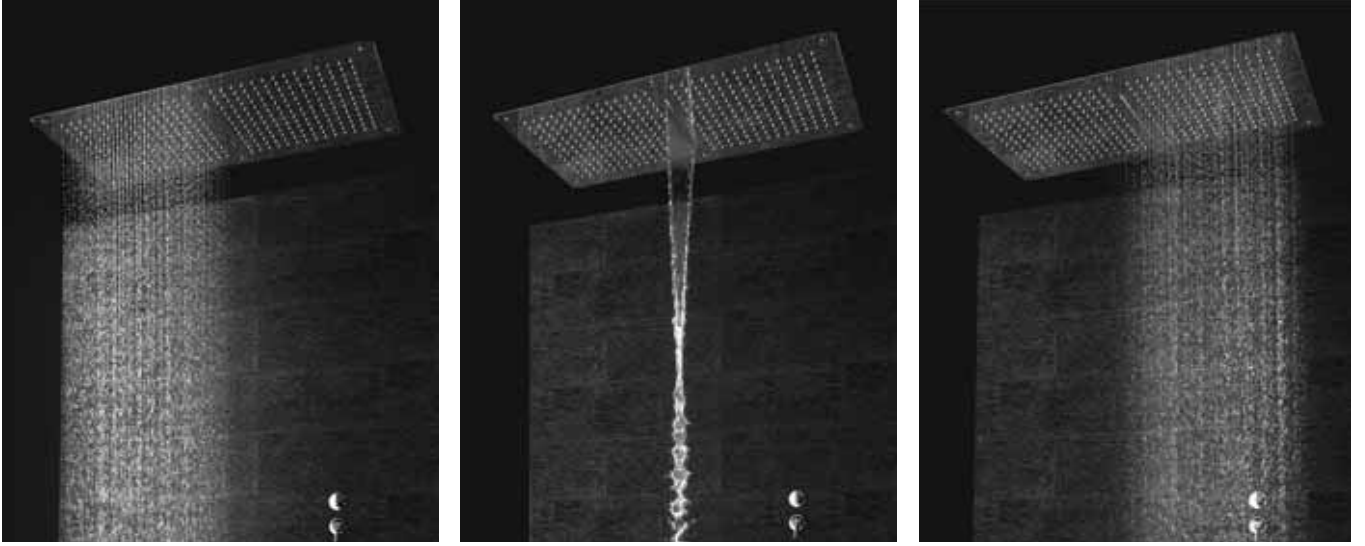

5820 0001

AIR² 1000TS ankastre tavan duşu, 100x50cm
AIR² 1000TS concealed head shower, 100x50cm

5820 0002

AIR² 500TS ankastre tavan duşu, 50x50cm
AIR² 500TS concealed head shower, 50x50cm

5820 0003

AIR² 500RS ankastre tavan duşu, 50cm
AIR² 500RS concealed head shower, 50cm